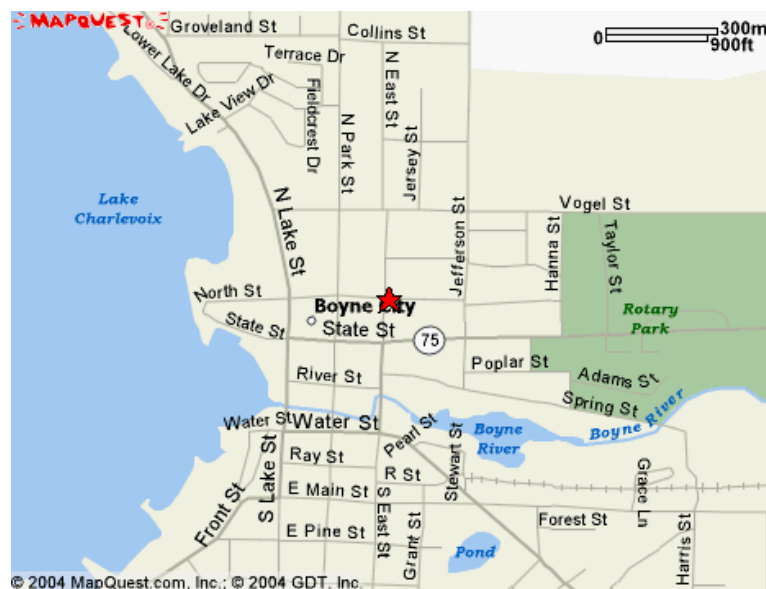

Charlevoix Conservation District Office

Located on the corner
of North and East streets
in Boyne City.

Directions to District Office at 303 North Street, Boyne City:

From Charlevoix: in on Lake Street, turn left at Robert's Restaurant (North St.) go 2 blocks.

From Petoskey: in on M-75 North to 4-way stop, turn right (East St.) go 1 block.

From Boyne Falls: in on M-75 turn right at Post Office (East St.) go to the 4-way stop. Go straight 1 block.

From East Jordan: from B.C.E.J. Road to M-75, turn left on M-75 turning right at Post Office (see above);

From East Jordan: In on Lakeshore Drive to 4-way stop turning left and go straight, through stop light, turn Right at Robert's Restaurant (see above).

Circle Drive - entrances off North and East streets.