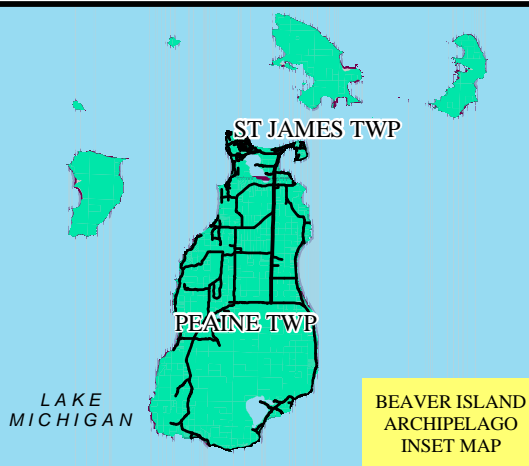

# CHARLEVOIX COUNTY PUBLIC SCHOOL DISTRICTS

DISTRICT BOUNDARIES ARE DELINEATED FROM PROPERTY TAX MAP RECORDS AT THE CHARLEVOIX COUNTY EQUALIZATION DEPARTMENT

### MAP LEGEND

**PUBLIC SCHOOL DISTRICT AREAS**

- ELLSWORTH
- BEAVER ISLAND
- BOYNE CITY
- BOYNE FALLS
- CHARLEVOIX
- EAST JORDAN
- PETOSKEY
- VANDERBILT

**POLITICAL CIVIL DIVISIONS**

- LAKES

MAP PREPARED BY THE CHARLEVOIX COUNTY GIS DEPARTMENT  
March 29, 2004