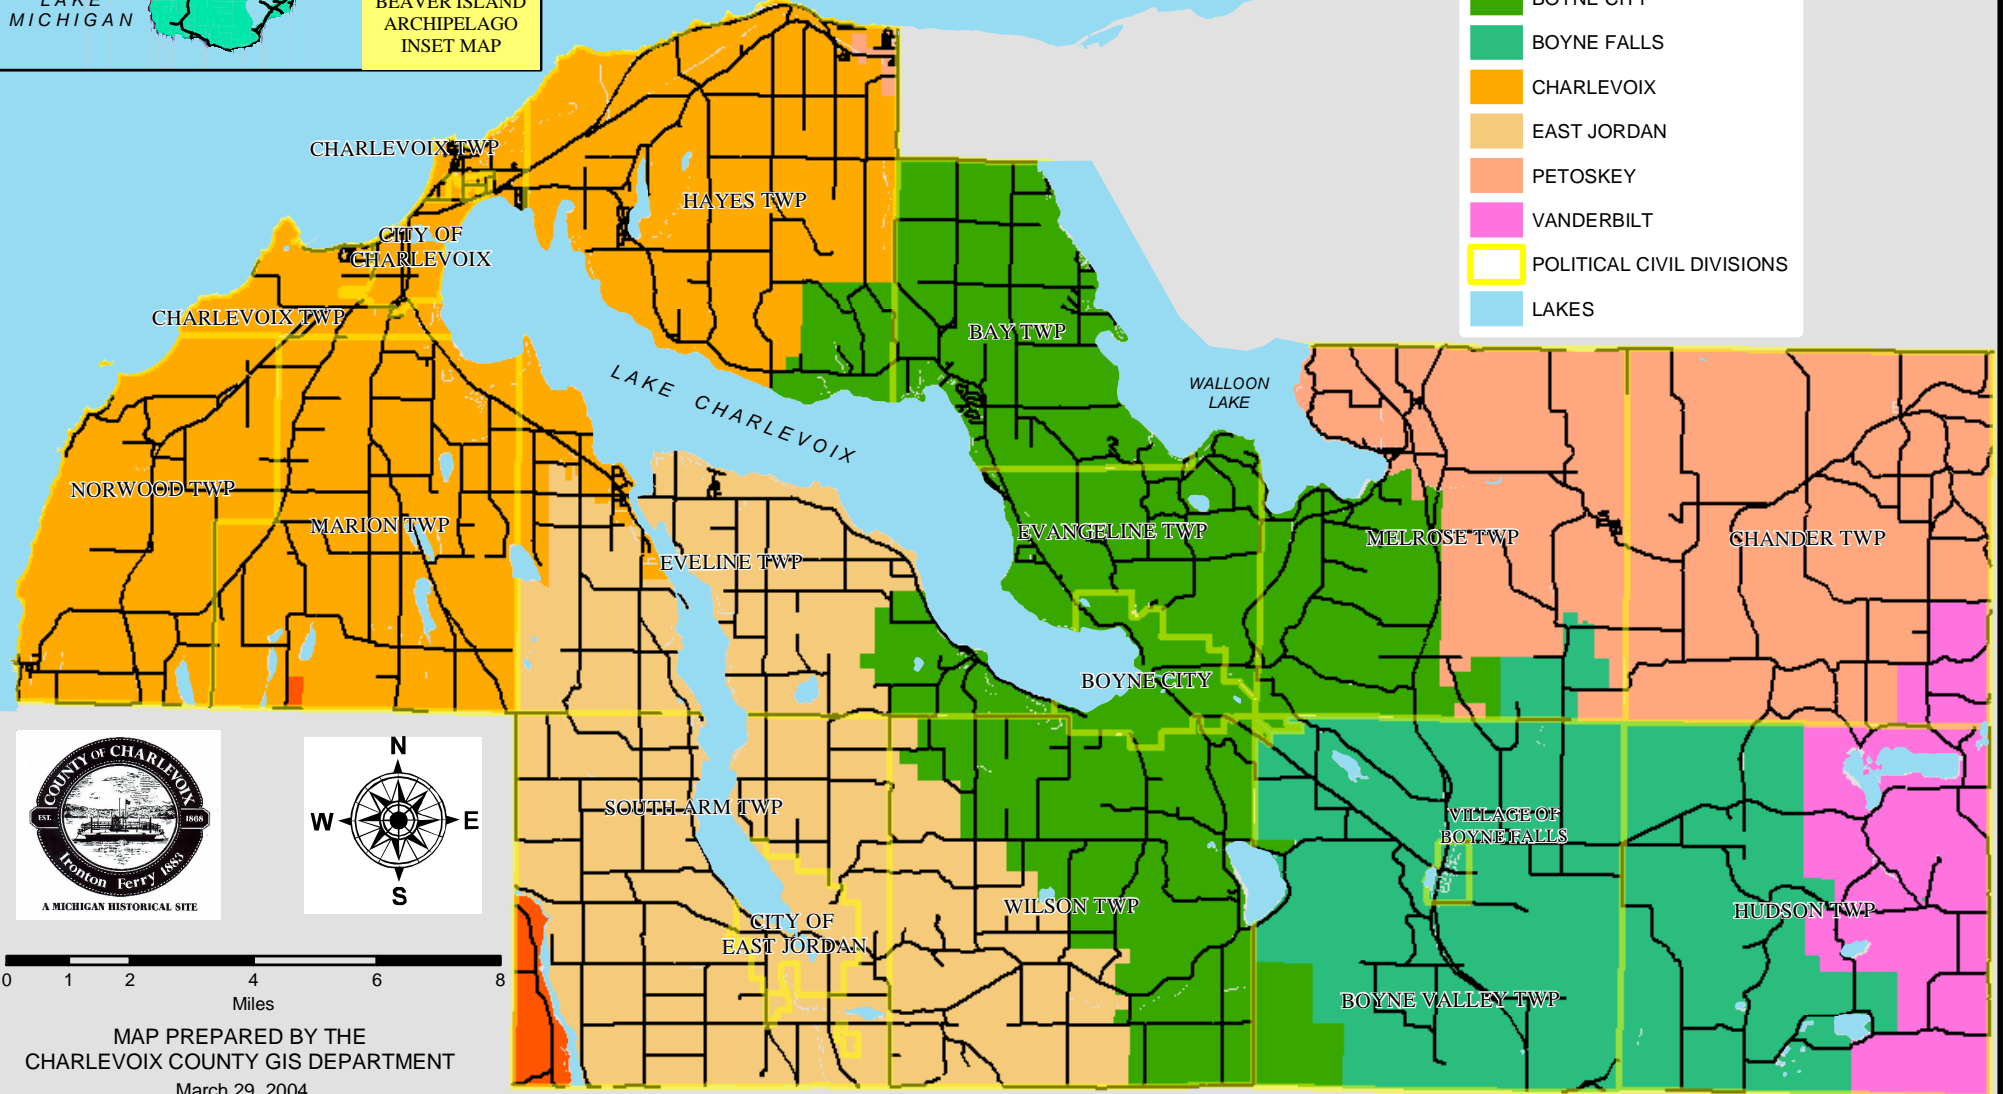

# CHARLEVOIX COUNTY PUBLIC SCHOOL DISTRICTS

DISTRICT BOUNDARIES ARE DELINEATED FROM PROPERTY TAX MAP RECORDS AT THE CHARLEVOIX COUNTY EQUALIZATION DEPARTMENT

### MAP LEGEND

**PUBLIC SCHOOL DISTRICT AREAS**

- ELLSWORTH
- BEAVER ISLAND
- BOYNE CITY
- BOYNE FALLS
- CHARLEVOIX
- EAST JORDAN
- PETOSKEY
- VANDERBILT

**POLITICAL CIVIL DIVISIONS**

- LAKES

MAP PREPARED BY THE CHARLEVOIX COUNTY GIS DEPARTMENT  
March 29, 2004